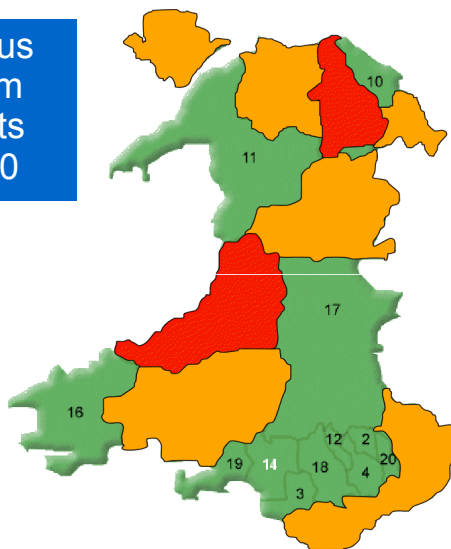

Religious Tourism Projects in 2010

Being planned

current

11/11/10

CTA November 2010

The future

Improving the visitor experience

embracing technology without losing that "special" appeal of churches

Wales – a pilgrimage country

2023 – 900 years since a papal bull granted pilgrimage destination status to Santiago de Compostela

and St David's

Marketing

Working with and learning from others– marketing based on solid research

CTA November 2010