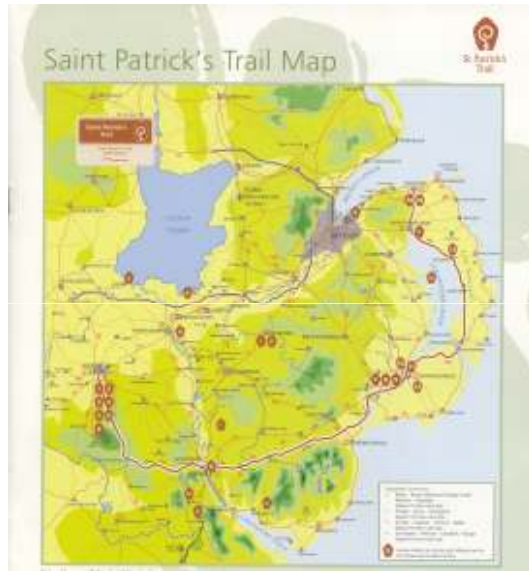

St Patrick's C of I Cathedral, Armagh

Inch Abbey

Lisbane R C Church, County Down

Knockbreda Parish Church

Palace Demesne, Armagh

View of St Patrick's C of I Cathedral

St Patrick's R C Cathedral

Saul Church of Ireland